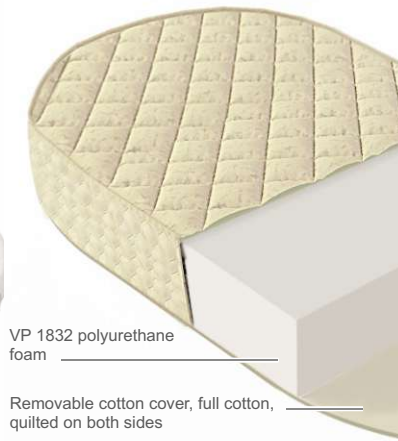

Cold foam has a pressure-relieving effect and ensures best comfort for the baby

VP 1832 polyurethane foam

Removable cotton cover, full cotton, quilted on both sides

Foam core mattress for RoyalDream 4in1

- Foam mattress available in two sizes
- PUR foam mattress (CFC-free)
- Cover washable at up to 40°C, quilted on both sides
- Available in a small format: 90 x 68 x 8 cm for the RoyalDream4in1
- Available in an large format: 134 x 68 x 10 cm for the RoyalDream4in1
- H2 firmness rating

Small

Large

	SKU	EAN
Small	00012532-RSRX	4250612225704
Large	00012532-RSOX	4250612225711