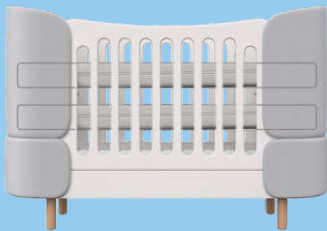

4 x adjustable &
tiltable bottom plate