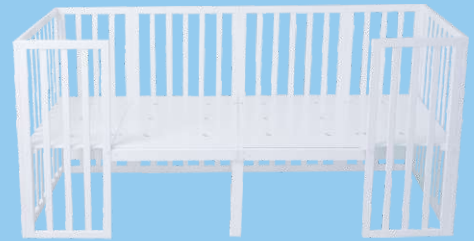

SKU	EAN
00082999-NX	4250612222024
00082999-WX	4250612222000
00082999-WB	4250612222017
00082999-GX	4250612222031

Baby crib ChildhoodBuddy 15in1

- Multifunctional, adaptable baby bed/ crib / junior bed
- Up to 15 variation in one product
- Made of ecological solid beech wood
- Adjustable on 7 different heights (4,7cm; 11,1cm; 27,1cm; 36,7cm; 43,1cm; 52,7cm; 59,1cm)
- Includes 4-pieced "essential" foam core mattress
- Certified according to EU Norms/ Standards
- Use bedside crib +bassinet +changing table at the same time
- Usable up to the age of 10 years
- Transformation to children's furniture possible (seating area)

6-7 Bedside crib (size M) + Changing table
966x800 mm + 500x700 mm

8-9 Playpen (size M) + Changing table
1029x800 mm + 500x700 mm

10 Baby crib with open bars (size L)
1512x800 mm

11 Babybett all closed (size L)
1512x800 mm

12 Playpen (size L)
1512x800 mm

13 Children's crib (size L)
1512x800 mm

14 Junior crib (size XL)
2058x800 mm

15 Seating area + table
483x800 mm + 500x700 mm

GREAT IDEA **16** Desk
1512x800 mm

Bedside crib SmartTrip 3in1