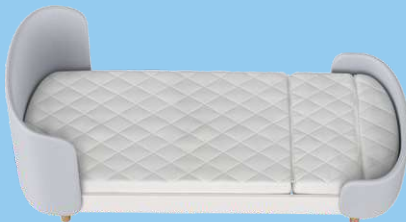

5 Children's bed
usage 3-5 years

6 Junior bed
usage 5-7 years

4 x adjustable &
tiltable bottom plate

Removable cover

Incl. slatted frame

Expandable mattress

Swivel wheels

Swing pendulum for SoftDream 6in1

- Bed is NOT included in the delivery
- Swing pendulum / swing mechanism for baby cot SoftDream 6in1
- Frame made of solid beech wood
- High-quality workmanship
- Non-electric swing mechanism
- Longish swing pendulum (from headside to footside) is just like swinging in mother's arms.
- The swing pendulum can be mounted with or without wheels.