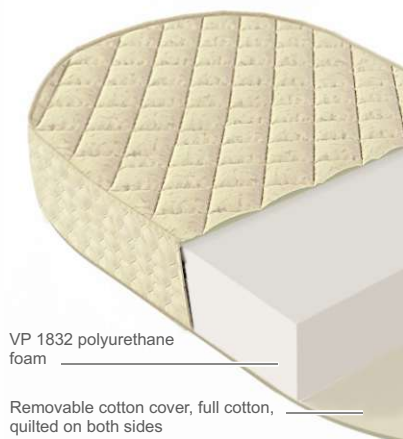

- Made of high quality and breathable foam core for a restful sleep
- Pressure-relieving effect
- Includes two semi-circled mattresses and a rectangle mattresses
- Mattress for both round and oval crib
- Can be used as cushions for the seating area

DIMENSIONS:

- round: 72 x 74 cm
- oval: 72 x 125 cm
- thickness: 6 cm

SKU	EAN
00012025-CLAS	4250612225643

Cold foam has a pressure-relieving effect and ensures best comfort for the baby

Foam core mattress for SmartGrow 7in1

- Foam mattress available in two sizes
- PUR foam core (CFC-free)
- Cover washable at up to 40°C, quilted on both sides
- Available in a round format: 74×73×8 cm for the SmartGrow7in1
- Available in an oval format: 125×73×10 cm for the SmartGrow7in1
- H2 firmness rating