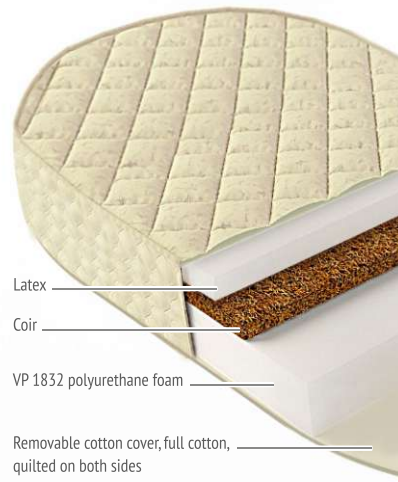

Latex adapting perfectly to the body, anti-allergic

Latex

Coir

VP 1832 polyurethane foam

Removable cotton cover, full cotton, quilted on both sides

Latex mattress for SmartGrow 7in1

- Latex mattresses available in two sizes
- PUR foam core (CFC-free), coco and latex layer
- Cover washable at up to 40°C, quilted on both sides
- Available in a round format: 74 × 73 × 8 cm for the SmartGrow 7in1
- Available in an oval format: 125 × 73 × 10 cm for the SmartGrow 7in1
- H2 firmness rating

Round

Oval

	SKU	EAN
Round	00012025-LKRX	4250612225568
Oval	00012025-LKOX	4250612225575