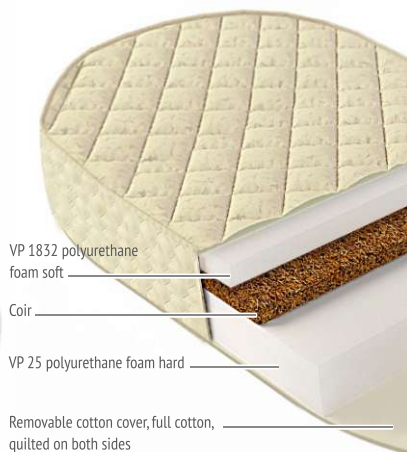

Firm & elastic lying properties, breathable and heat-retaining

Coco mattress for SmartGrow 7in1

- Coco mattress available in two sizes
- PUR foam core (CFC-free) with coco nut layer
- Cover washable at up to 40°C, quilted on both sides
- Available in a round format: 74 × 73 × 8 cm for the SmartGrow7in1
- Available in an oval format: 125 × 73 × 10 cm for the SmartGrow7in1
- H2 firmness rating

Round

Oval

	SKU	EAN
Round	00012025-SKRX	4250612225537
Oval	00012025-SKOX	4250612225544