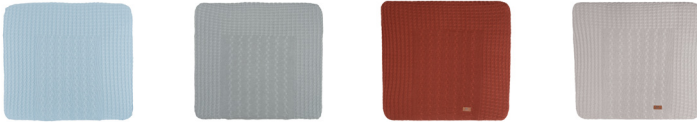

BO-013.070.020.50 baby blue
BO-013.070.022.50 grey
BO-013.070.035.50 brique
BO-013.070.036.50 loam