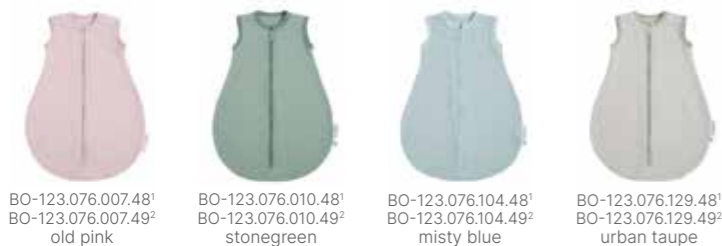

BO-123.076.007.48¹
BO-123.076.007.49² old pink
BO-123.076.010.48¹
BO-123.076.010.49² stonegreen
BO-123.076.104.48¹
BO-123.076.104.49² misty blue
BO-123.076.129.48¹
BO-123.076.129.49² urban taupe

TOG
0.6

¹70×95 cm
²100×135 cm

TOG
2.3

¹70×95 cm
²100×135 cm

¹40×80 cm
²60×120 cm
³70×140 cm

180×40 cm

TOG
0.6

¹60 cm
²70 cm