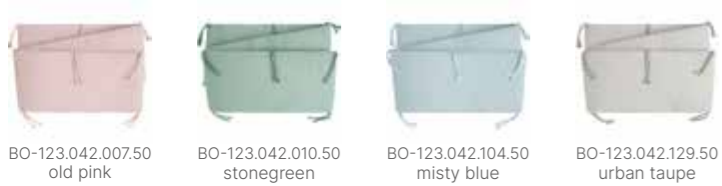

BO-123.042.007.50 old pink
BO-123.042.010.50 stonegreen
BO-123.042.104.50 misty blue
BO-123.042.129.50 urban taupe

Slaapzak | Gigoteuse | Sleeping bag | Schlafsack