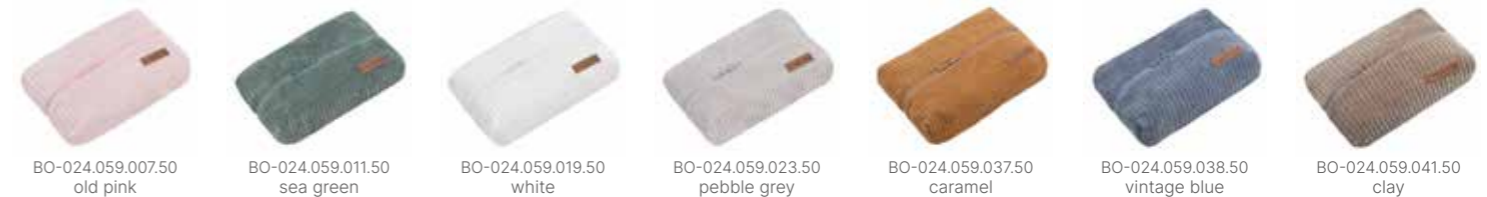

Billendoekjeshoes | Pochette lingette bébé | Baby wipes pouch | Feuchttücherbezug

BO-024.059.007.50 old pink
BO-024.059.011.50 sea green
BO-024.059.019.50 white
BO-024.059.023.50 pebble grey
BO-024.059.037.50 caramel
BO-024.059.038.50 vintage blue
BO-024.059.041.50 clay