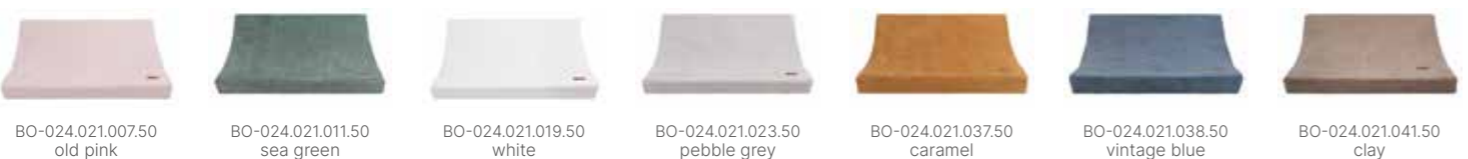

Aankleedkussenhoes | Housse matelas à langer | Changing pad cover | Wickelaufgabenbezug

45x70 cm

BO-024.021.007.50 old pink
BO-024.021.011.50 sea green
BO-024.021.019.50 white
BO-024.021.023.50 pebble grey
BO-024.021.037.50 caramel
BO-024.021.038.50 vintage blue
BO-024.021.041.50 clay