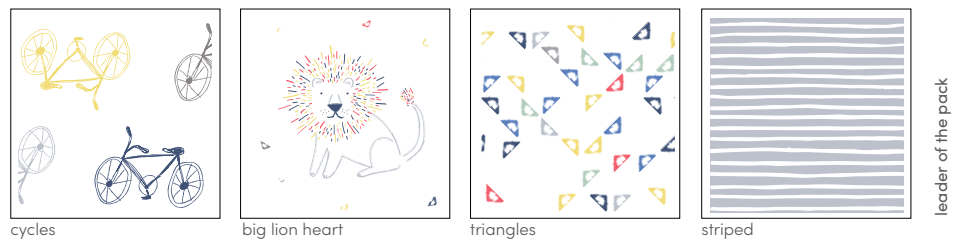

classic muslin