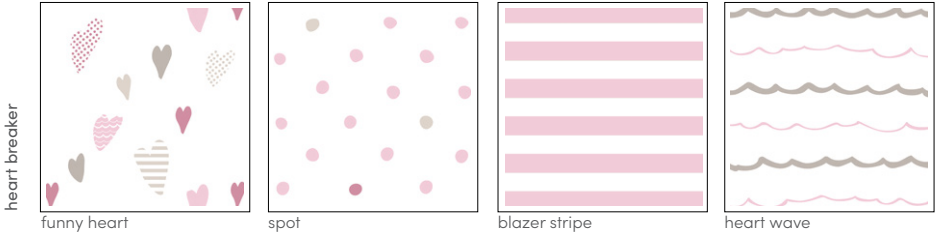

classic muslin