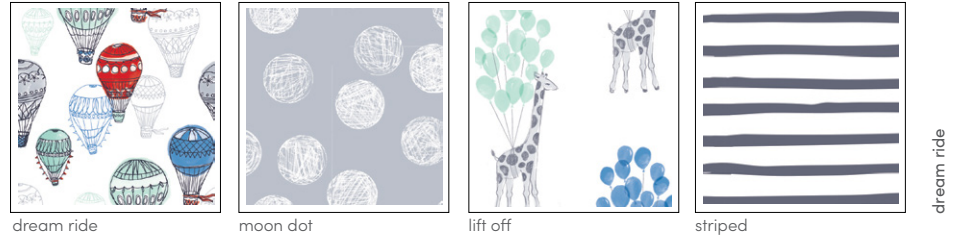

classic muslin