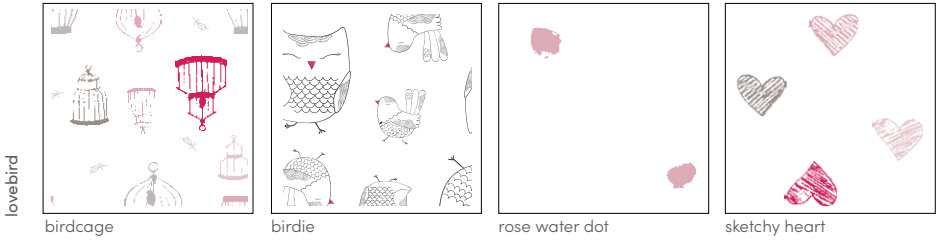

classic muslin