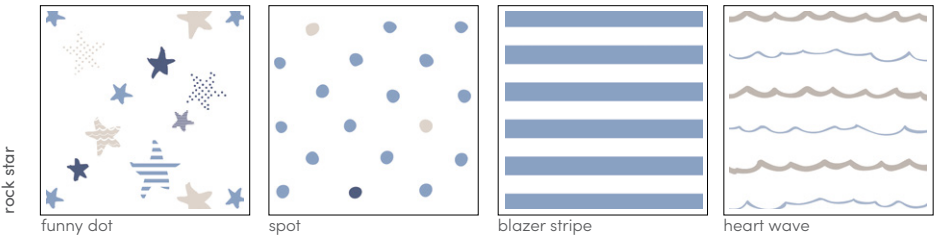

classic muslin