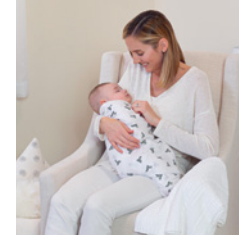

sleeping bag
ASGO10016 (0-6M)
ASGO10017 (6-18M)
ASGO10018 (18-36M)

swaddle