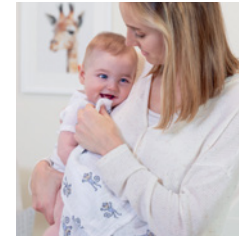

swaddle

tummy time

changing mat cover

burp cloth

nursing cover

swaddling made simple

Step 1

Place the swaddle on a flat surface and fold into a triangle, placing baby in the center with shoulders just below the fold.