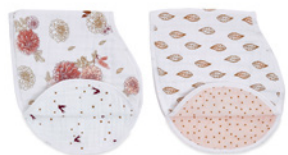

Drape it over your baby's shoulders and clip it at the back for a full-coverage bib or place it over your shoulder for a no-slip burp cloth.

jungle jam
7026G

twinkle
7032G

keep rising
ABBC20016

dahlias
7070