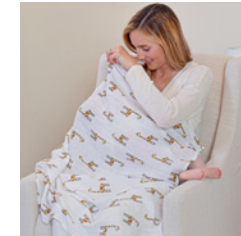

swaddle

tummy time

changing mat cover

burp cloth

nursing cover

swaddling made simple

Step 1

Place the swaddle on a flat surface and fold into a triangle, placing baby in the center with shoulders just below the fold.

Step 2

Fold one side of the swaddle across baby's arm and chest, tucking the fabric under baby's free arm and back.

Step 3

Fold the bottom of the swaddle over baby's feet, tucking the point of the fabric into the top of the swaddle.