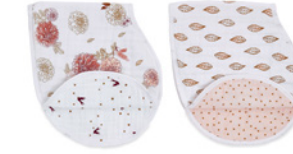

Drape it over your baby's shoulders and clip it at the back for a full-coverage bib or place it over your shoulder for a no-slip burp cloth.

jungle jam  
7026G

twinkle  
7032G

jungle  
ABBC20003

lovely reverie  
7055G