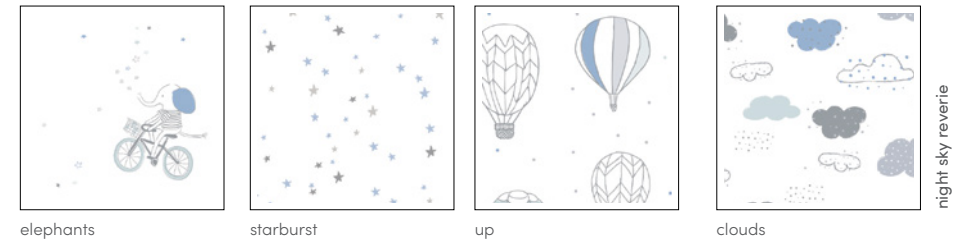

classic muslin