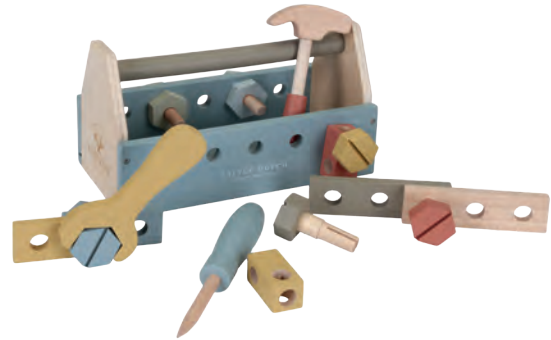

Little handyman in the house

NEW

Tool Box | LD7078 | 12 x 25 x 12 cm
Contains: 20 pcs | Packing unit: 3 pcs

ROLE PLAY