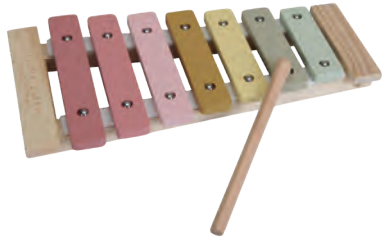

Play some music

Xylophone - Pink | LD7016 | 3 x 14,5 x 29 cm
Contains: 2 pcs | Packing unit: 4 pcs