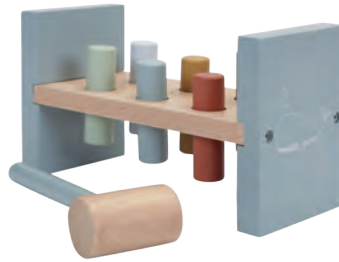

Pounding Bench - Ocean
LD7026 | 22 x 13 x 9 cm
Contains: 8 pcs | Packing unit: 6 pcs