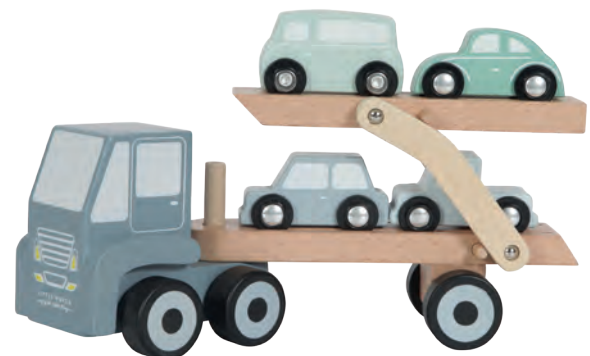

Truck | LD4453 | 14,2 x 25 x 8 cm
Contains: 5 pcs | Packing unit: 4 pcs