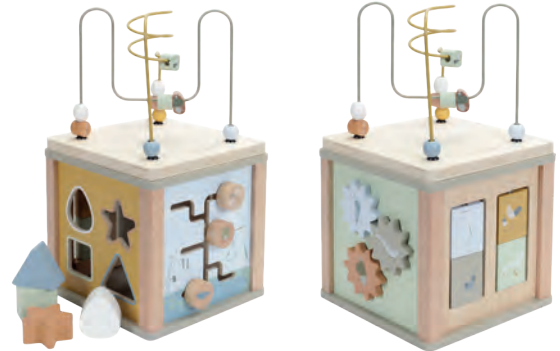

**Rainbow - Blue** | LD7034 | 5 x 23,5 x 11,5 cm  
Contains: 8 pcs | Packing unit: 6 pcs

**Rainbow Abacus - Pink** | LD7031 | 6 x 27,6 x 21,3 cm  
Contains: 8 pcs | Packing unit: 6 pcs

**Rainbow Abacus - Blue** | LD7032 | 6 x 27,6 x 21,3 cm  
Contains: 8 pcs | Packing unit: 6 pcs

**Rocking Ring Stacker - Flowers** | LD7012 | 19 x 10 cm  
Contains: 7 pcs | Packing unit: 4 pcs

**Rocking Ring Stacker - Ocean** | LD7013 | 19 x 10 cm  
Contains: 7 pcs | Packing unit: 4 pcs

**Activity Cube - Flowers** | LD7028 | 20 x 20 x 40 cm  
Contains: 6 pcs | Packing unit: 3 pcs

**Activity Cube - Ocean** | LD7029 | 20 x 20 x 40 cm  
Contains: 6 pcs | Packing unit: 3 pcs

**Activity Cube - Little Goose** | LD7030 | 20 x 20 x 40 cm  
Contains: 6 pcs | Packing unit: 3 pcs

**Pounding Bench - Flowers**  
LD7025 | 22 x 13 x 9 cm  
Contains: 8 pcs | Packing unit: 6 pcs