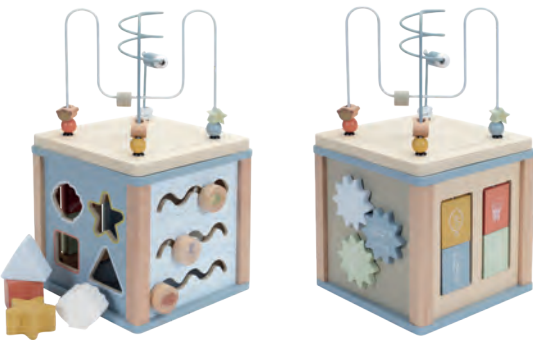

**Rocking Ring Stacker - Flowers** | LD7012 | 19 x 10 cm  
Contains: 7 pcs | Packing unit: 4 pcs

**Rocking Ring Stacker - Ocean** | LD7013 | 19 x 10 cm  
Contains: 7 pcs | Packing unit: 4 pcs

**Activity Cube - Flowers** | LD7028 | 20 x 20 x 40 cm  
Contains: 6 pcs | Packing unit: 3 pcs