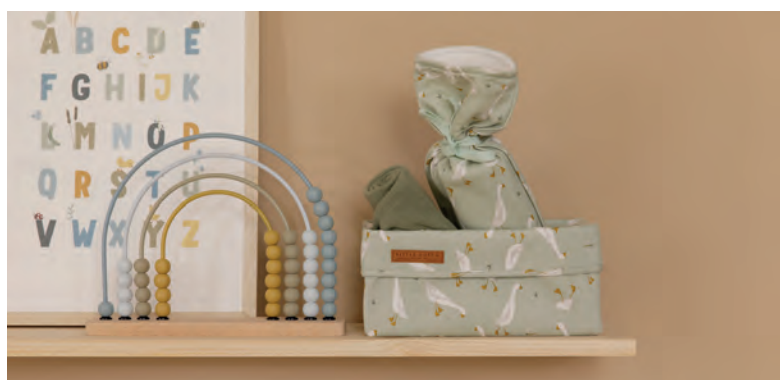

Fitted Sheet
TE10521200 | 70 x 140/150 cm

Summer Sleeping Bag Muslin Cotton
TE191200 | 90 cm

Summer Sleeping Bag
TE11421200 | 90 cm