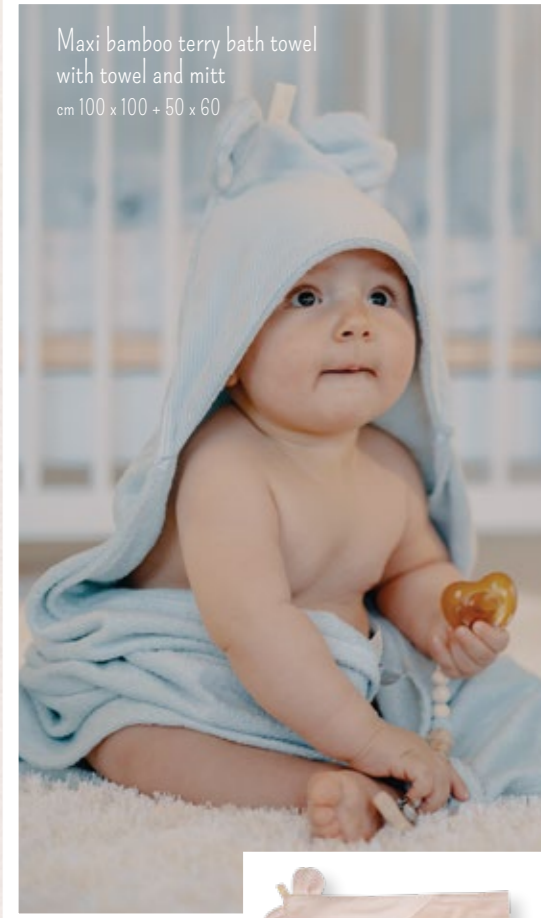

DBN1060109
IVORY
8 011009 272659 >

Light blanket
cm 70 x 100

DBN1050101
PINK
8 011009 272338 >

DBN1050103
LIGHT BLUE
8 011009 272345 >

DBN1050109
IVORY
8 011009 272642 >

Bamboo terry bath towel and poncho

Maxi bamboo terry bath towel with towel and mitt
cm 100 x 100 + 50 x 60