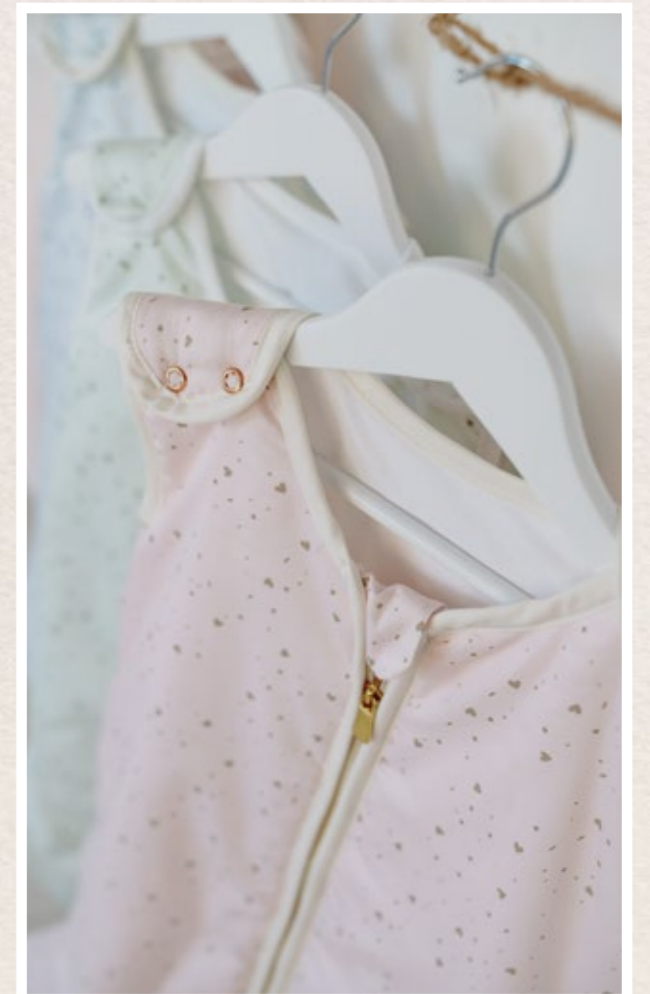

DBN97001S02
IVORY

DBN97001S01
PINK

Night sack cm 70/90
TOG 2.2 - bio cotton and bamboo jersey

DBN97001F03
LIGHT BLUE

DBN97001F06
GREEN TEA

DBN97001F01
PINK

Wooden structure for palm moses basket cm 85/65 x 45 x h 52