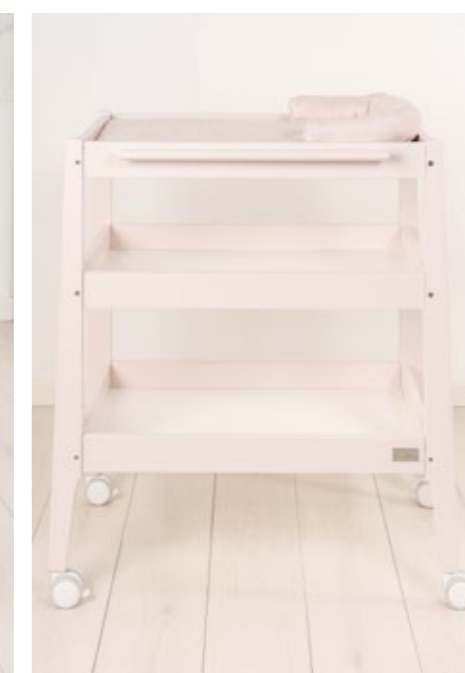

DBN870201 CHANGING TABLE
PINK BLUSH