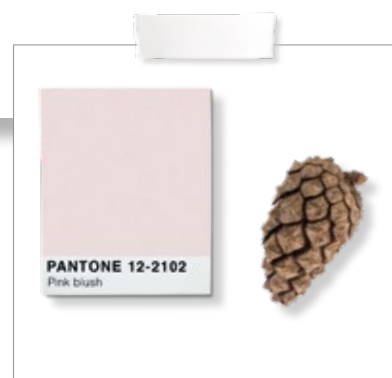

DBN870206 CHANGING TABLE
GREEN TEA

Pillows
Heart cm 35x40 - Star cm 35x35

DBN19C0109
HEART PILLOW

DBN19S0106
STAR PILLOW

Pink blush

Bamboo terry fabric with soft save corner reductor

Pillows
Heart cm 35x40 - Star cm 35x35