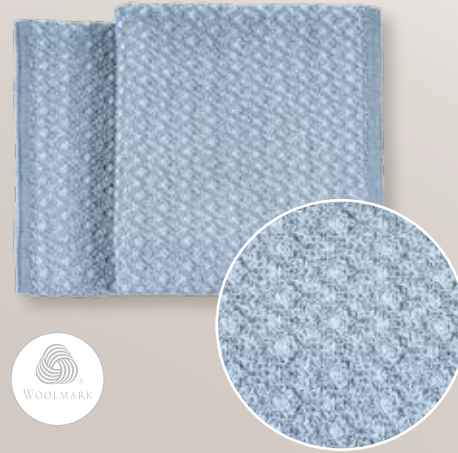

Effetto pizzo

Cielo culla/carr. cm 70 × 85
PC106LP2503
€ 75,90